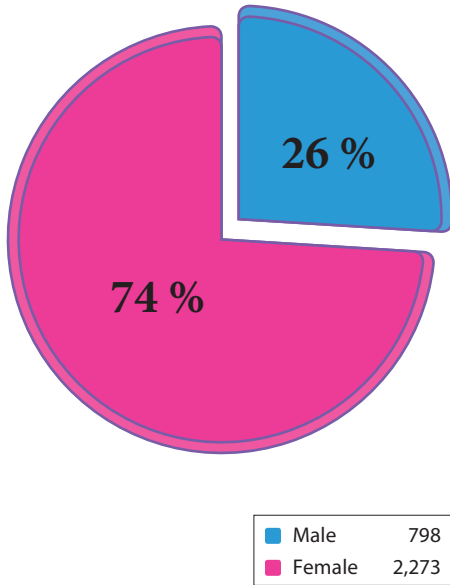

The Students

By Gender