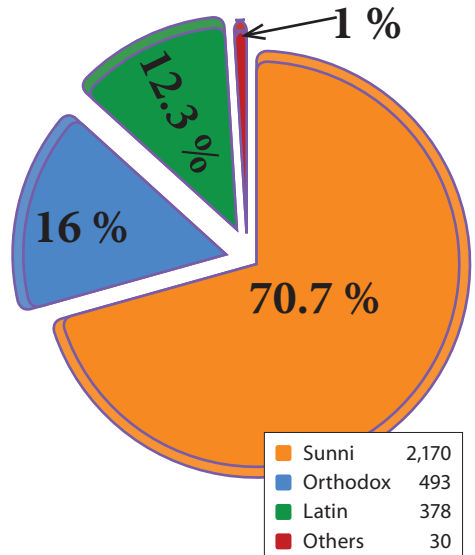

# The Students

By Gender

By Region

By Religion

By Denomination

### By Scientific Degree

	Female	Male	Total
Graduates	59	31	90
Undergraduates	2,046	650	2,696
Higher Educational Diploma	94	18	112
Diploma	52	62	114
Professional Diploma	22	37	59
<b>Total:</b>	<b>2,273</b>	<b>798</b>	<b>3,071</b>